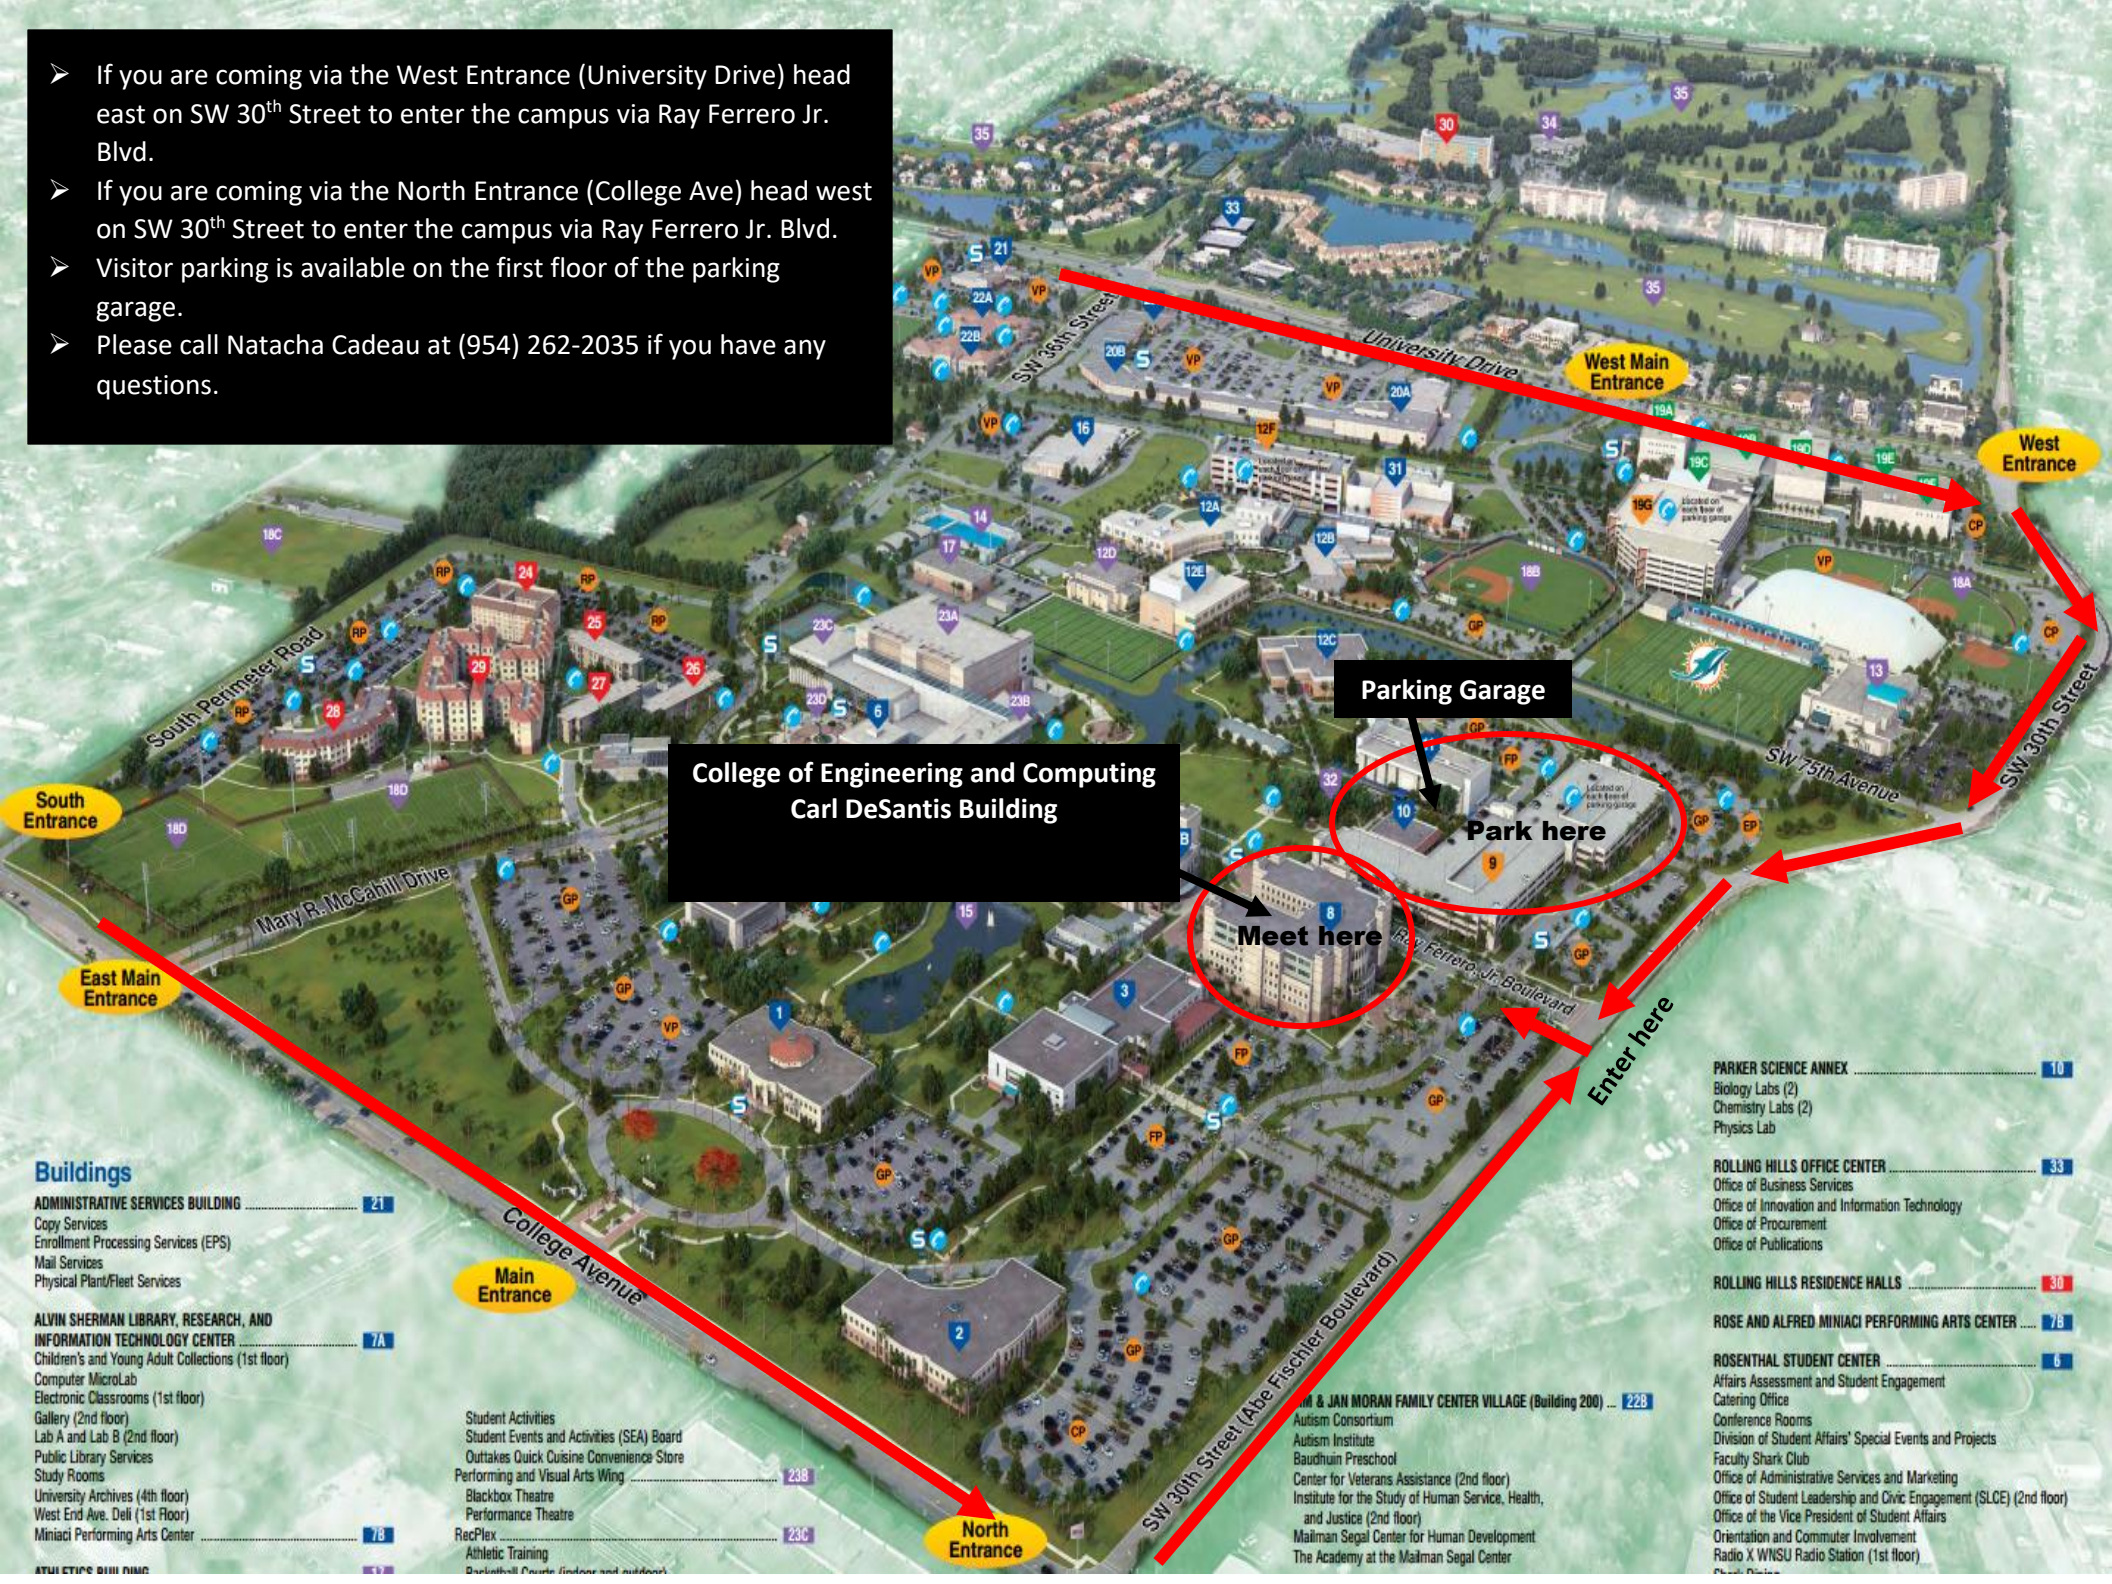

Directions to College of Engineering and Computing at Nova Southeastern

- If you are coming via the West Entrance (University Drive) head east on SW 30th Street to enter the campus via Ray Ferrero Jr. Blvd.
- If you are coming via the North Entrance (College Ave) head west on SW 30th Street to enter the campus via Ray Ferrero Jr. Blvd.
- Visitor parking is available on the first floor of the parking garage.
- Please call Natacha Cadeau at (954) 262-2035 if you have any questions.

**College of Engineering and Computing
Carl DeSantis Building**

Parking Garage

Park here

Meet here

Enter here

Buildings

ADMINISTRATIVE SERVICES BUILDING	21
Copy Services Enrollment Processing Services (EPS) Mail Services Physical Plant/Fleet Services	
ALVIN SHERMAN LIBRARY, RESEARCH, AND INFORMATION TECHNOLOGY CENTER	7A
Children's and Young Adult Collections (1st floor) Computer MicroLab Electronic Classrooms (1st floor) Gallery (2nd floor) Lab A and Lab B (2nd floor) Public Library Services Study Rooms University Archives (4th floor) West End Ave. Deli (1st floor)	
MINIACI PERFORMING ARTS CENTER	7B
ATHLETIC BUILDING	19

Main Entrance	2
Student Activities Student Events and Activities (SEA) Board Outtakes Quick Cuisine Convenience Store Performing and Visual Arts Wing	
238	
Blackbox Theatre Performance Theatre	
RecPlex	23C
Athletic Training Basketball Courts (indoor and outdoor)	

ALVIN & JAN MORAN FAMILY CENTER VILLAGE (Building 200)	228
Autism Consortium Autism Institute Baudhuin Preschool Center for Veterans Assistance (2nd floor) Institute for the Study of Human Service, Health, and Justice (2nd floor) Mailman Segal Center for Human Development The Academy at the Mailman Segal Center	